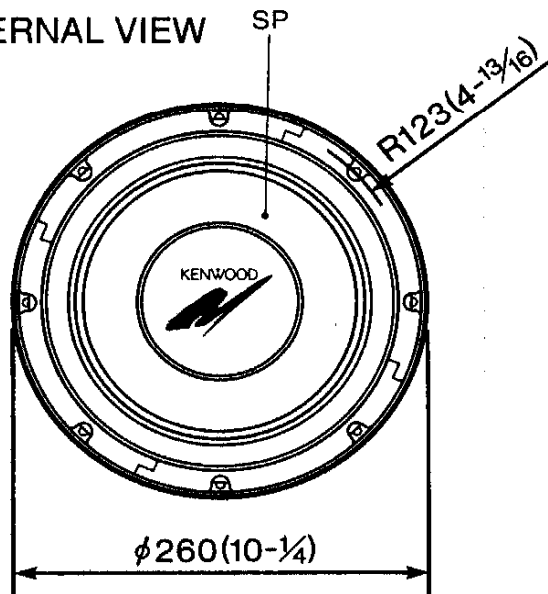

WOOFER
KFC-W2580
 SERVICE MANUAL

KENWOOD

© 1994-7 PRINTED IN JAPAN
 B51-6730-00(N) 1276

EXTERNAL VIEW

UNIT : mm(Inch)

PARTS LIST

* New parts
 Parts without **Parts No.** are not supplied.
 Les articles non mentionnés dans le **Parts No.** ne sont pas fournis.
 Teile ohne **Parts No.** werden nicht geliefert.

Ref No.	New parts	Parts No.	Description
①		N99-1271-08	SCREW SET
②		G13-1095-08	SPACER
SP	*	T10-0864-08	SPEAKER

PARTS INCLUDED

- ① $\phi 4 \times 25 (3/16 \times 1) \dots \dots \times 8$
- ② $\dots \dots \dots \times 1$

SPECIFICATIONS

Speaker _____ 250 mm (10 in) Injection P.P. Cone Type
 740g (26.1 oz) Magnet
 Peak Power _____ 360 Watts
 Sensitivity _____ 91 dB/W at 1m
 Frequency Response _____ 18 Hz ~ 3,500 Hz
 Impedance _____ 8 Ohms
 Net Weight _____ 2.6 kg (5.6 lb)/Pc.