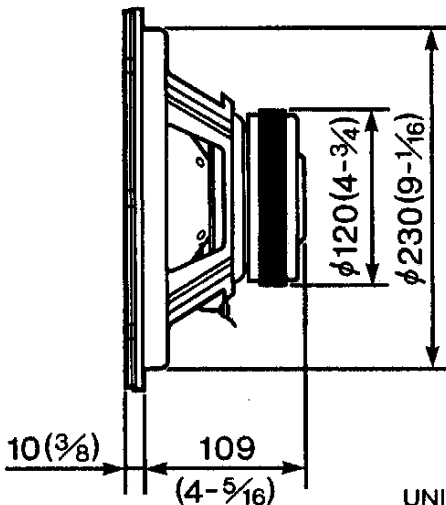

WOOFER
KFC-W2580
 SERVICE MANUAL

KENWOOD

© 1994-7 PRINTED IN JAPAN
 B51-6730-00(N) 1276

EXTERNAL VIEW

UNIT : mm(Inch)

PARTS LIST

* New parts
 Parts without **Parts No.** are not supplied.
 Les articles non mentionnés dans le **Parts No.** ne sont pas fournis.
 Teile ohne **Parts No.** werden nicht geliefert.

Ref No.	New parts	Parts No.	Description
①		N99-1271-08	SCREW SET
②		G13-1095-08	SPACER
SP	*	T10-0864-08	SPEAKER

PARTS INCLUDED

- ① $\phi 4 \times 25 (3/16 \times 1) \dots \dots \times 8$
- ② $\dots \dots \dots \times 1$

SPECIFICATIONS

Speaker _____ 250 mm (10 in) Injection P.P. Cone Type
 740g (26.1 oz) Magnet
 Peak Power _____ 360 Watts
 Sensitivity _____ 91 dB/W at 1m
 Frequency Response _____ 18 Hz ~ 3,500 Hz
 Impedance _____ 8 Ohms
 Net Weight _____ 2.6 kg (5.6 lb)/Pc.